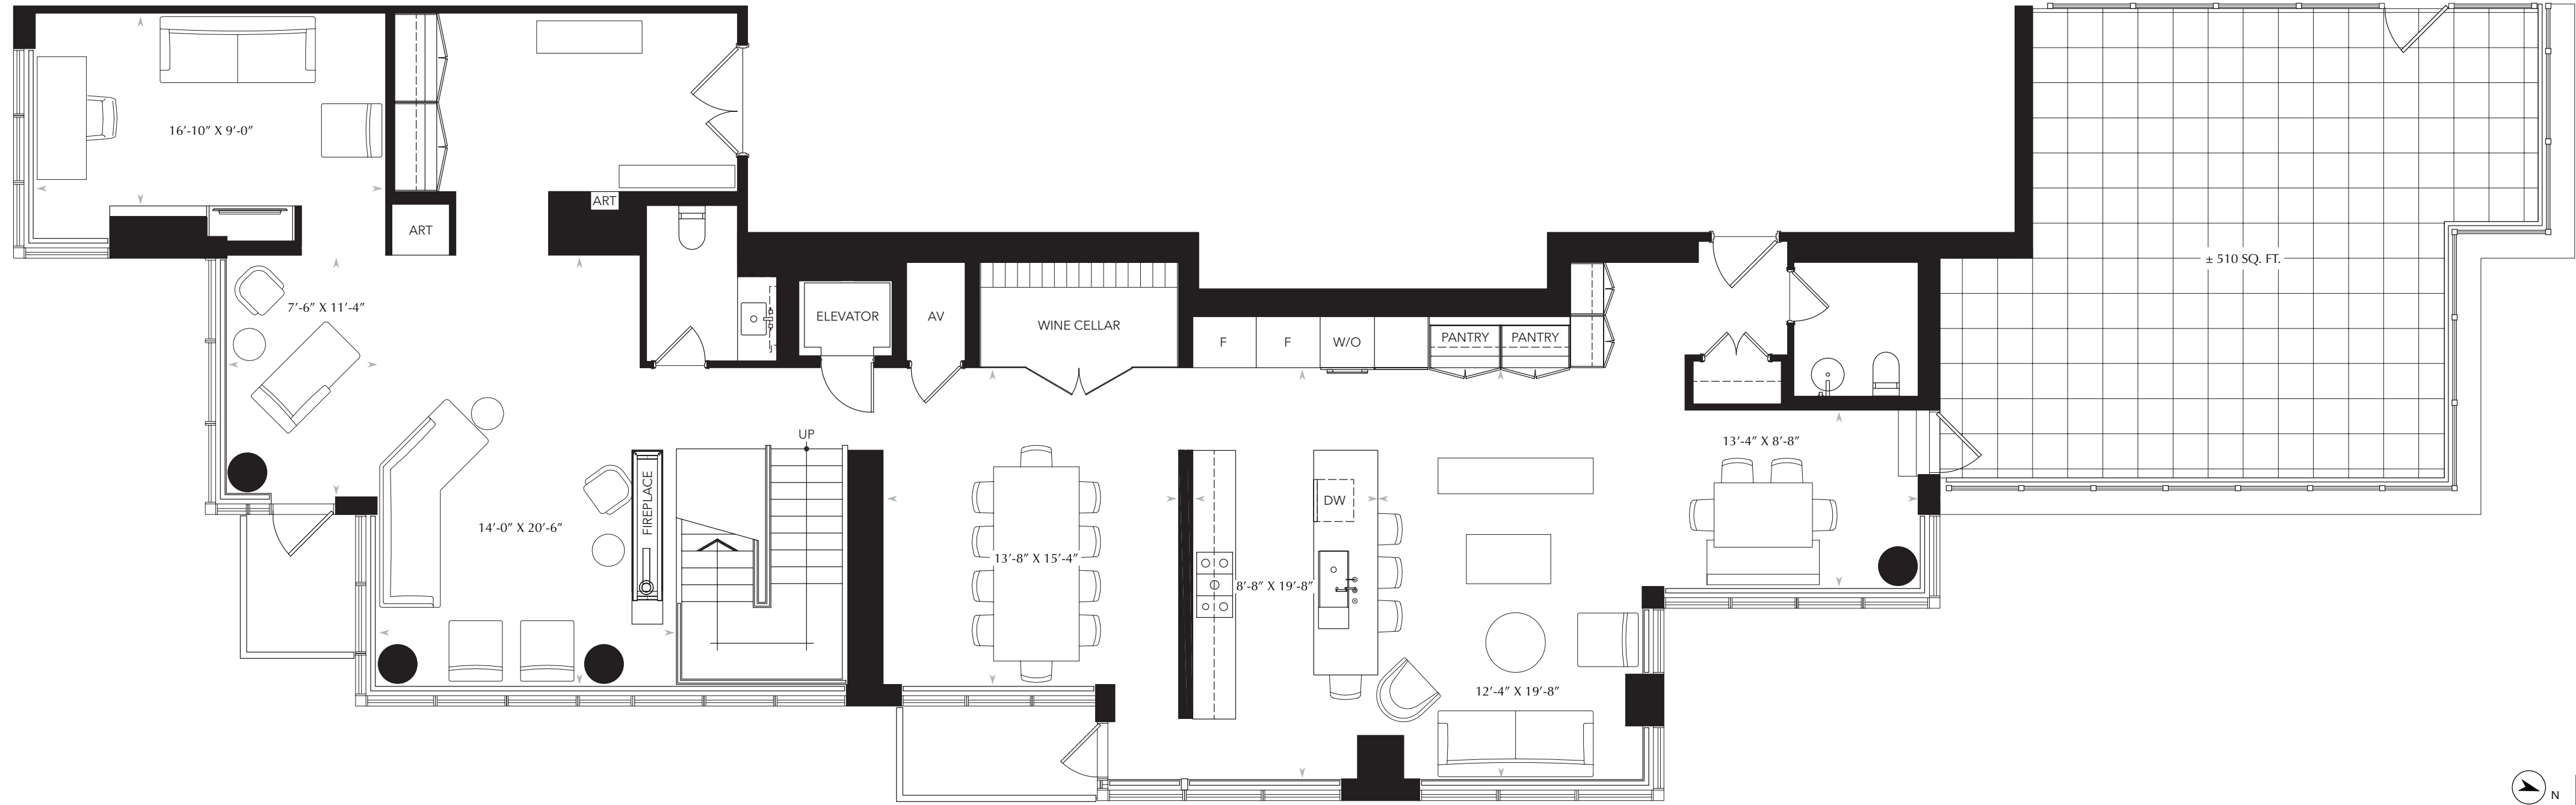

**PENTHOUSE ONE**  
FLOOR 57-58

3 BEDROOM + DEN +  
FAMILY ROOM + LOUNGE  
4,732 sq.ft.

Lower Level 2,117 sq.ft  
Upper Level 2,382 sq.ft.  
Mech Room 233 sq.ft.

LOWER LEVEL

FLOOR 57

PENTHOUSE ONE  
FLOOR 57-58

3 BEDROOM + DEN +  
FAMILY ROOM + LOUNGE  
4,732 sq.ft.

Lower Level 2,117 sq.ft.  
Upper Level 2,382 sq.ft.  
Mech Room 233 sq.ft.

UPPER LEVEL

FLOOR 58