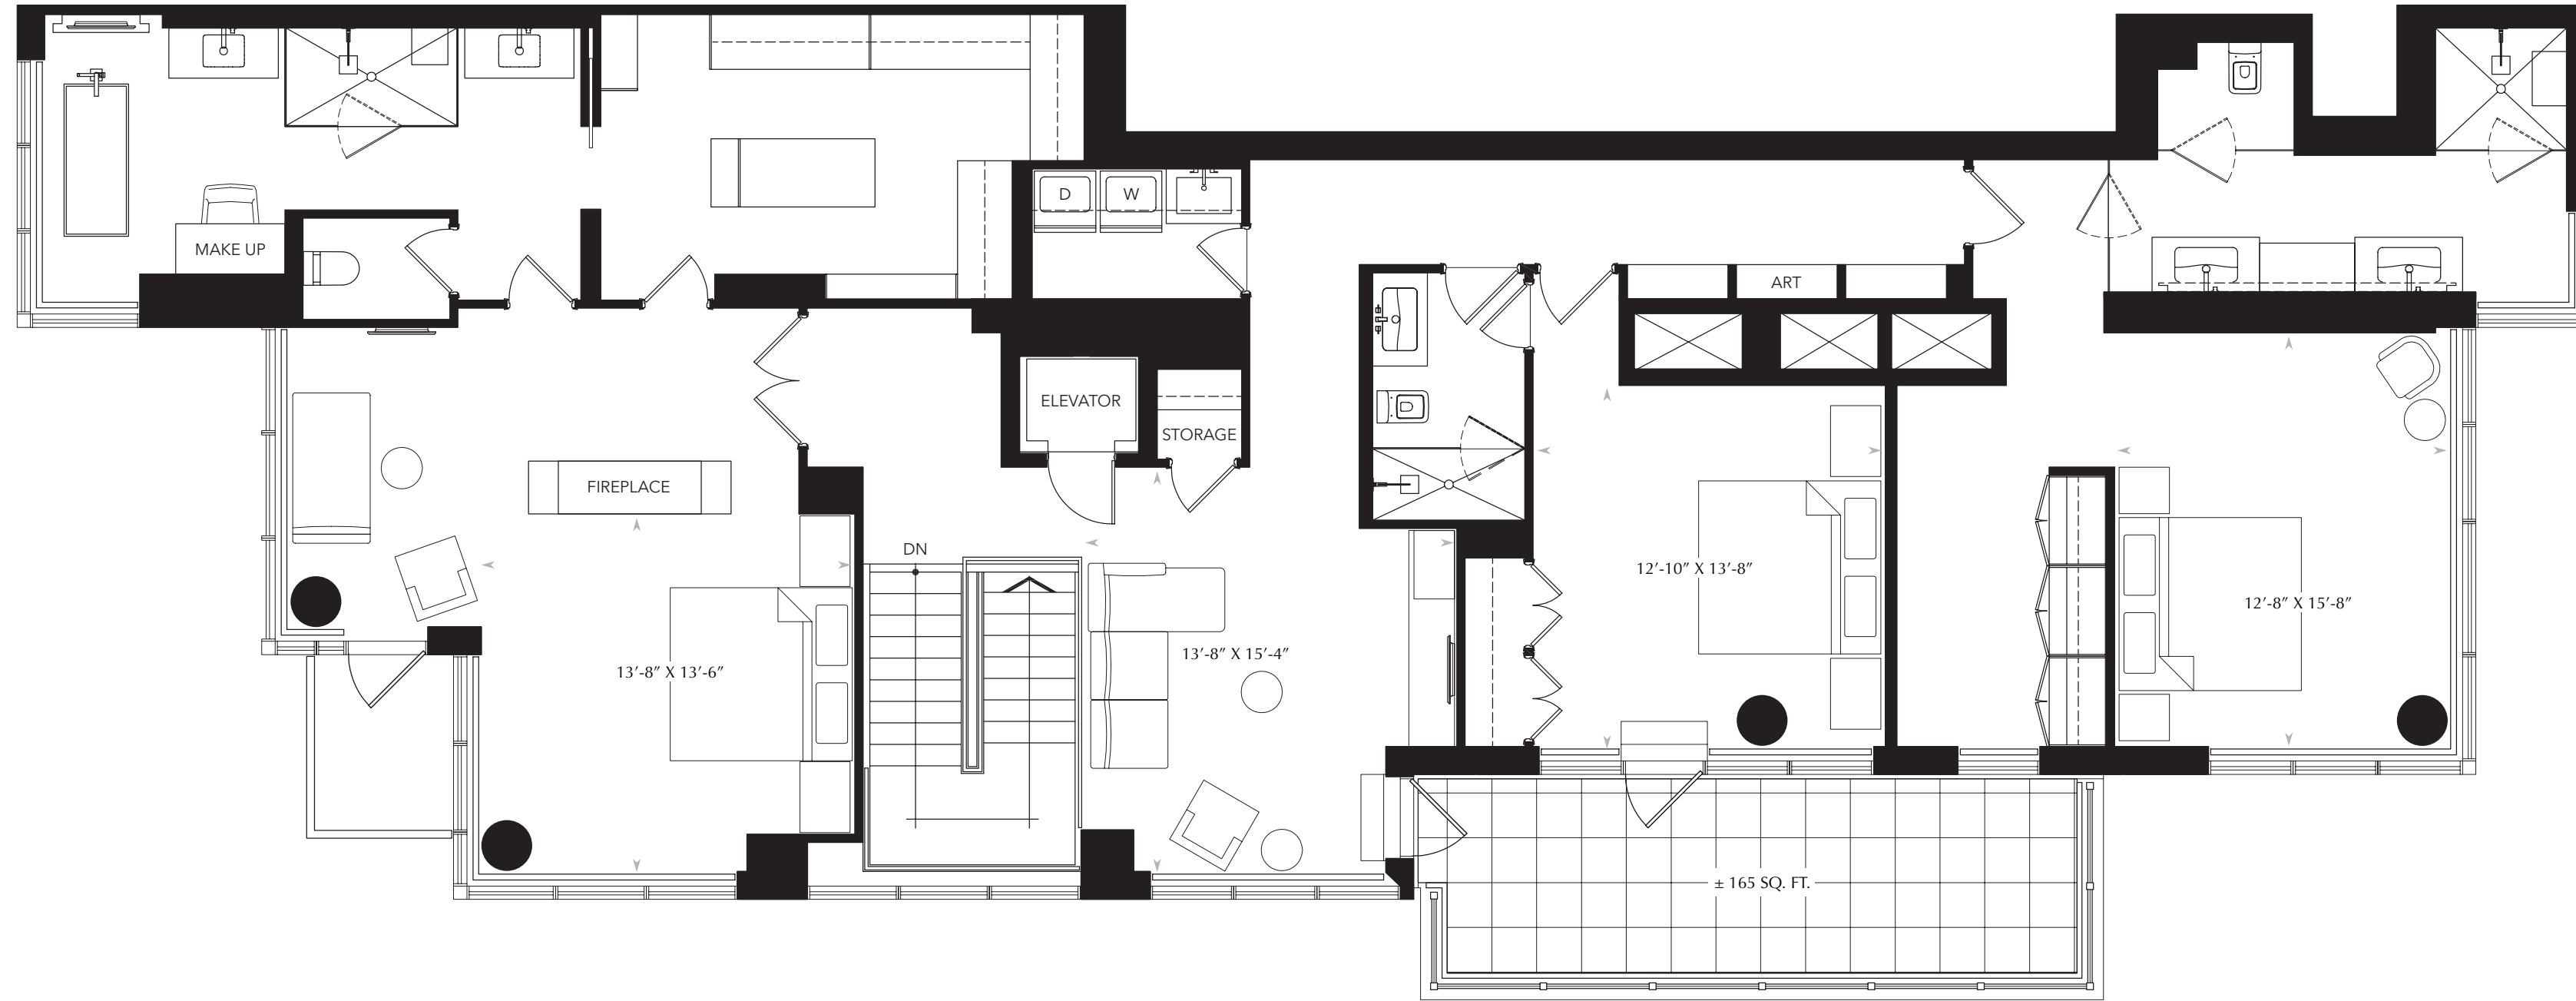

**PENTHOUSE ONE**  
FLOOR 57-58

3 BEDROOM + DEN +  
FAMILY ROOM + LOUNGE  
4,732 sq.ft.

Lower Level 2,117 sq.ft  
Upper Level 2,382 sq.ft.  
Mech Room 233 sq.ft.

LOWER LEVEL

FLOOR 57

PENTHOUSE ONE  
FLOOR 57-58

3 BEDROOM + DEN +  
FAMILY ROOM + LOUNGE  
4,732 sq.ft.

Lower Level 2,117 sq.ft.  
Upper Level 2,382 sq.ft.  
Mech Room 233 sq.ft.

UPPER LEVEL

FLOOR 58